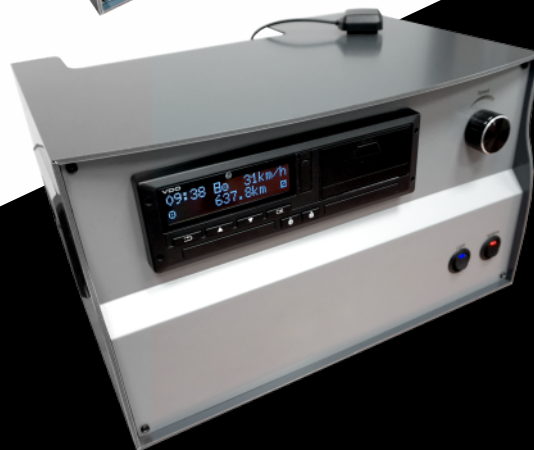

### TRAINING STATION

DTCO 4.0 training

KITAS 2185 18,6 mm training

SEAL SAMPLE

GNSS ANTENNA

DSRC ANTENNA with cable

POWER SUPPLY

Optional: